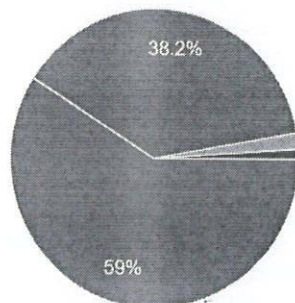

Session on "Social Security Schemes in India"

Feedback Form's QR Code

Please Scan QR Code and Fill the Feedback form

Feedback Analysis:

The Session contents met with your expectation

173 responses

- Strongly agree
- Agree
- Neutral
- Disagree
- Strongly Disagree