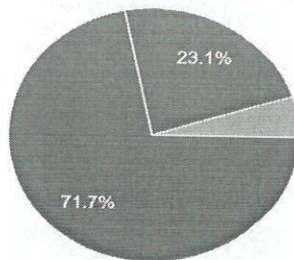

- Strongly agree
- Agree
- Neutral
- Disagree
- Strongly Disagree

Please give overall rating of the Session/ Program
173 responses