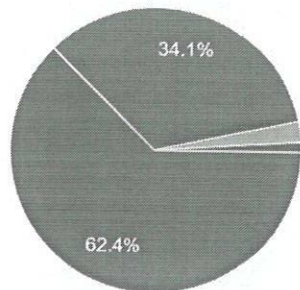

The Session exposed you to new knowledge and practices
173 responses